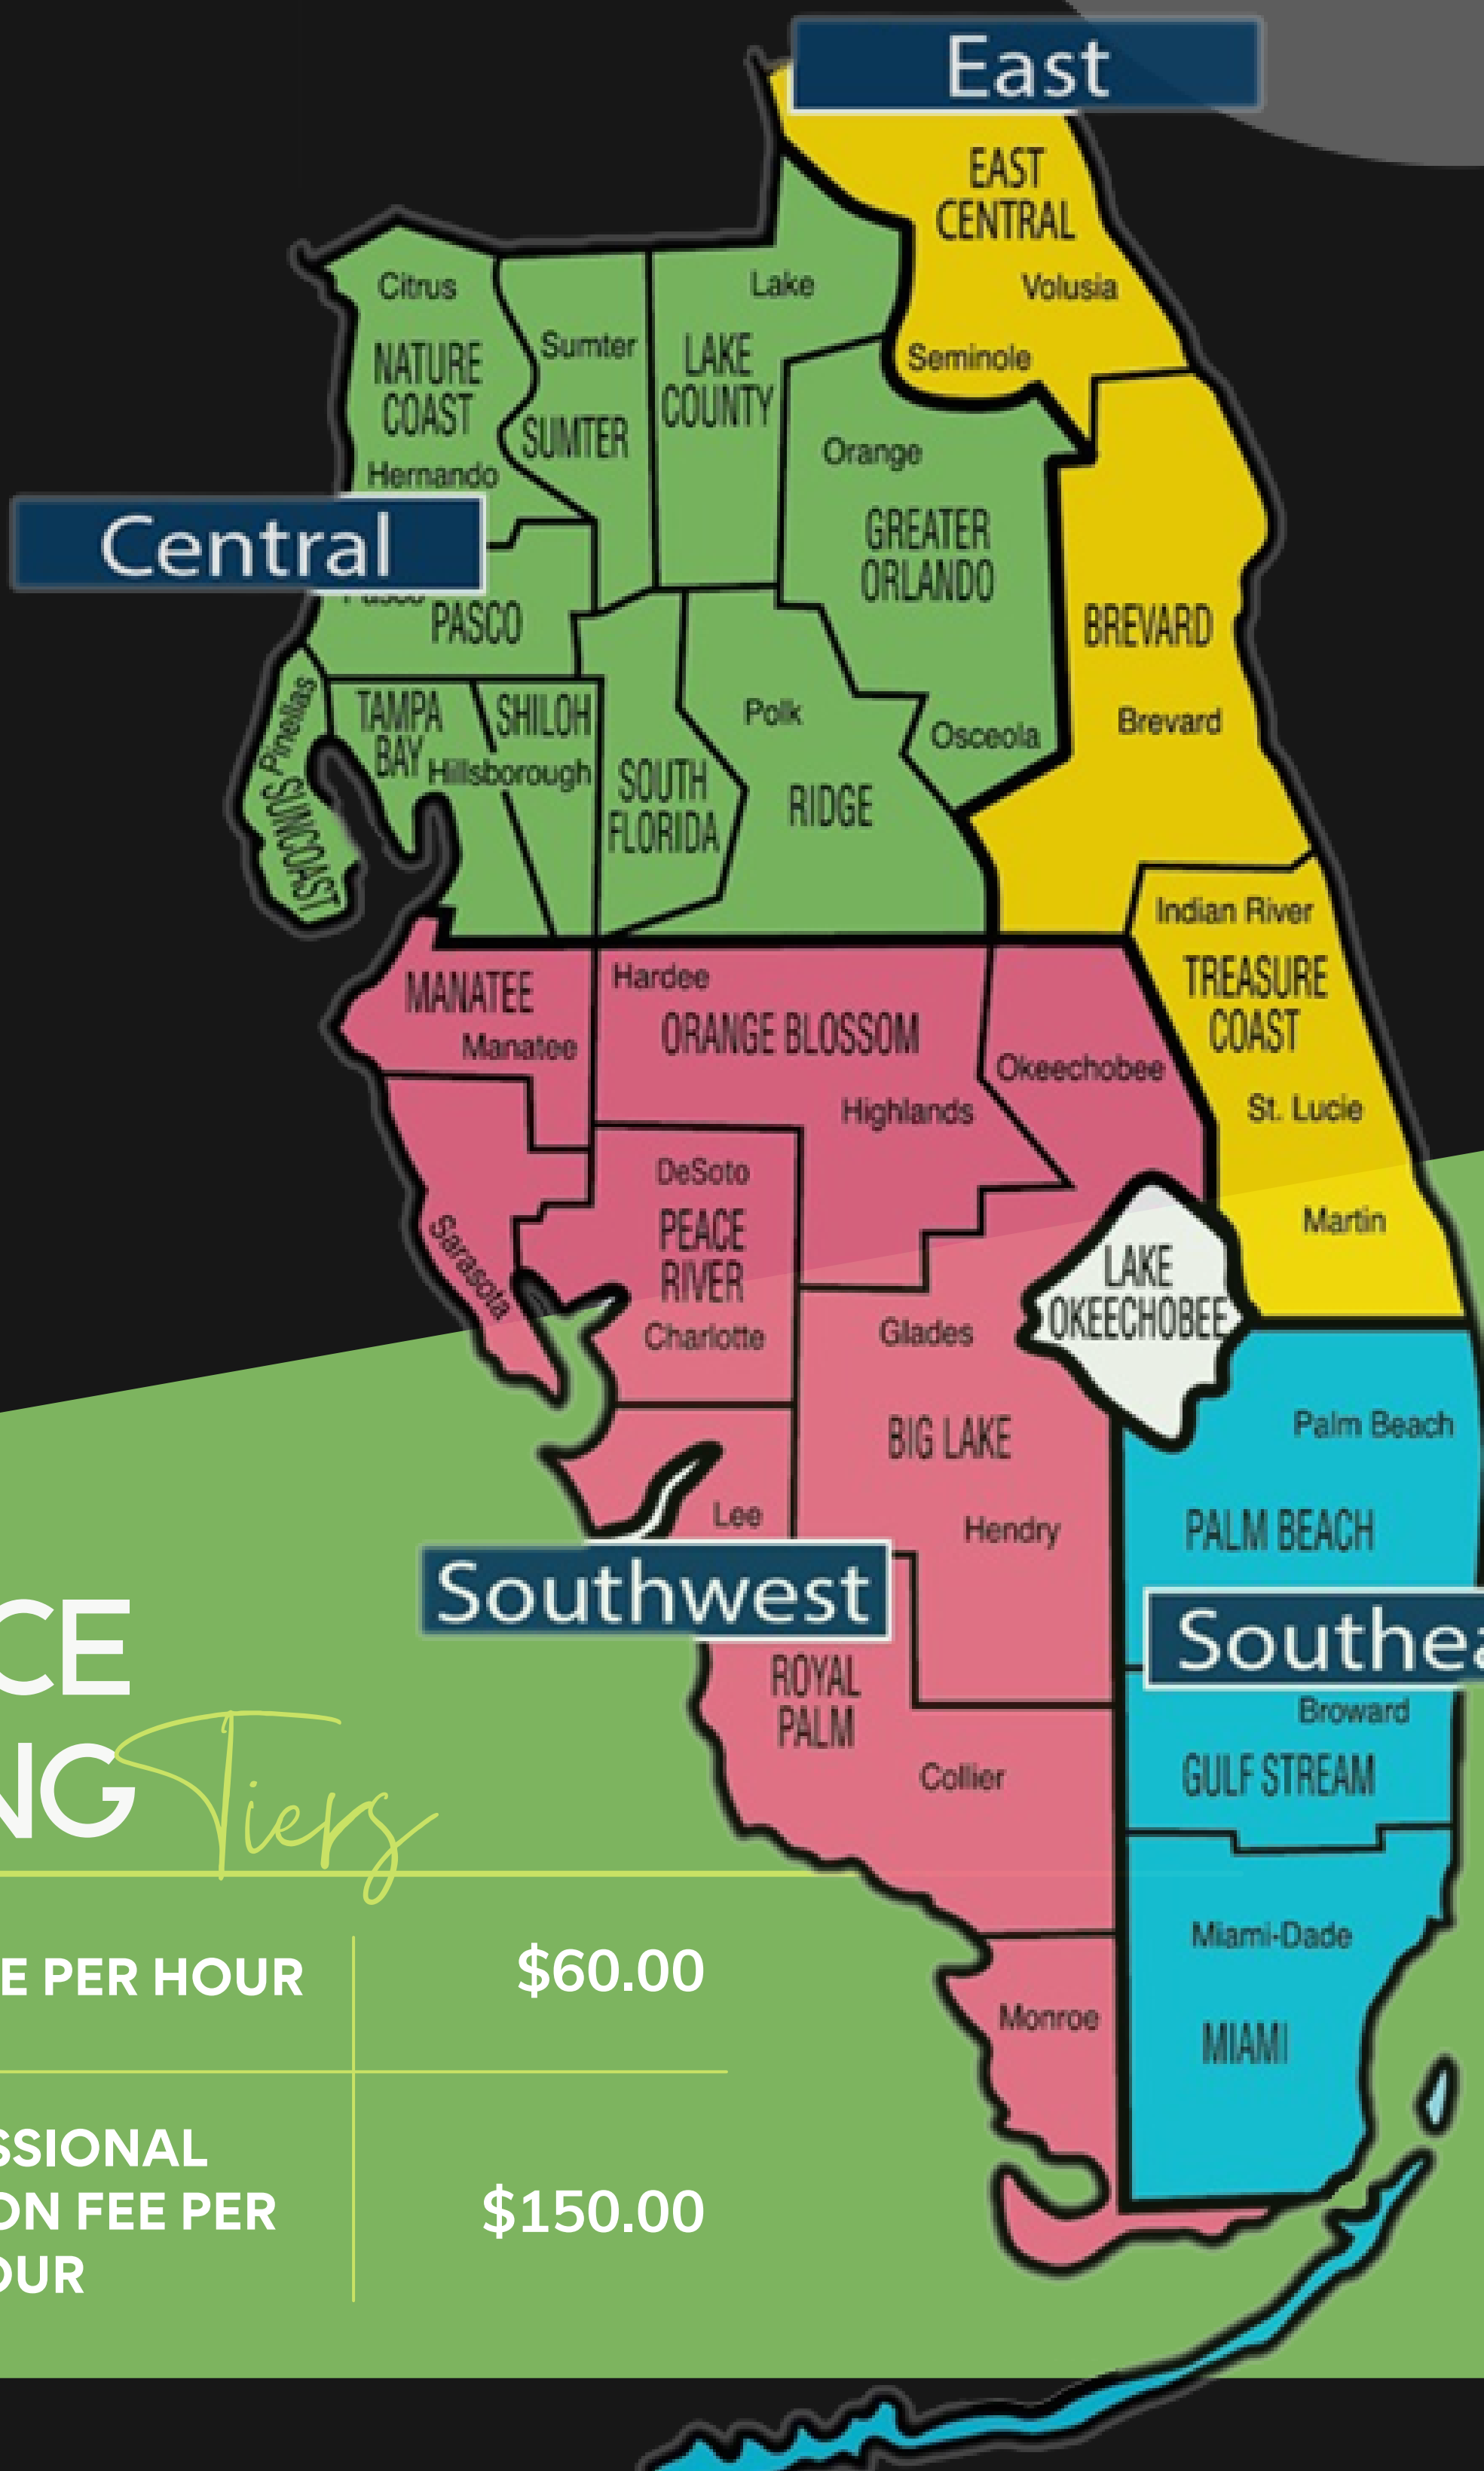

ON-SITE PROPERTY SCOPE & 3D SKETCHING/ MEASUREMENTS

FLORIDA SERVICE MAP

SERVICE PRICING

Tiers

DRIVING FEE PER HOUR	\$60.00
PROFESSIONAL INSPECTION FEE PER HOUR	\$150.00